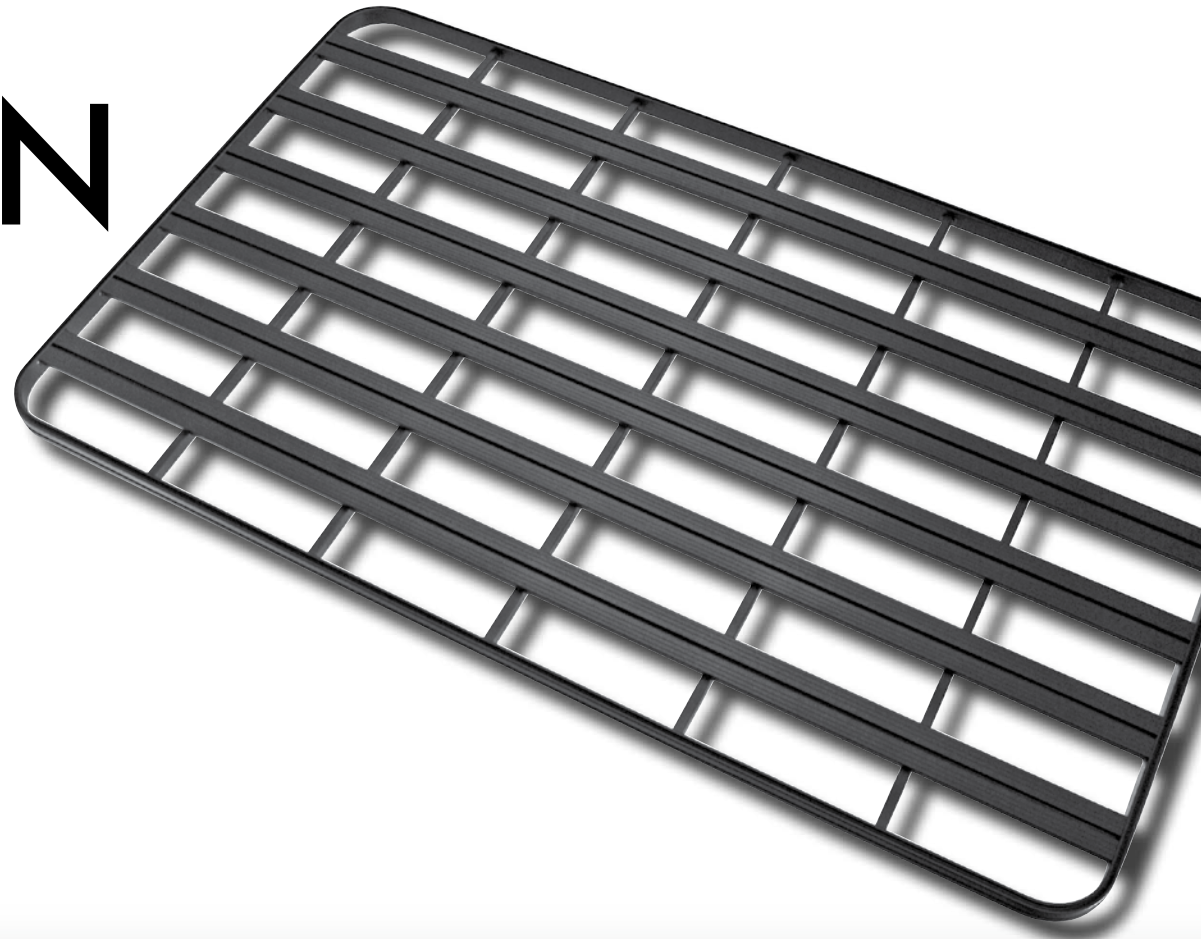

VEHICLE APPLICATION GUIDE

www.upracks.com

MAKE MODEL	ROOF RACK SIZE	LEG KIT QTY	ADAPTER QTY	RAILING 360°	REMARKS
DACIA					
DUSTER with factory rails	63-141000 1432*1097 mm	50-11CXB 1	63-FKR 2	63-141000TR	63-FKR is C-profile adapter (2) for Rhino-Rack HD legs, black
	63-171000 1786*1097 mm	50-11CXB 1	63-FKR 2	63-171000TR	63-FKR is C-profile adapter (2) for Rhino-Rack HD legs, black
DAIHATSU					
ROCKY '84 <> '99 steel hardtop only	63-141200 1432*1287 mm	63-FK0100 2		63-141200TR	Not for polyester hardtop
TERIOS '97->	63-141200 1432*1287 mm	50-11RT11 1 & 50-11RLT500N 2	63-FKR 2	63-141200TR	Needs drilling in roof for riveting tracks on roof
DODGE					
JOURNEY '08-> with factory rails	63-141000 1432*1097 mm	50-11CXB 1	63-FKR 2	63-141000TR	63-FKR is C-profile adapter (2) for Rhino-Rack HD legs, black
	63-141200 1432*1287 mm	50-11CXB 1	63-FKR 2	63-141200TR	63-FKR is C-profile adapter (2) for Rhino-Rack HD legs, black
	63-171000 1786*1097 mm	50-11CXB 1	63-FKR 2	63-171000TR	63-FKR is C-profile adapter (2) for Rhino-Rack HD legs, black
	63-171200 1786*1287 mm	50-11CXB 1	63-FKR 2	63-171200TR	63-FKR is C-profile adapter (2) for Rhino-Rack HD legs, black
FIAT					
FREMONT 10/'11-> with factory rails	63-141000 1432*1097 mm	50-11CXB 1	63-FKR 2	63-141000TR	63-FKR is C-profile adapter (2) for Rhino-Rack HD legs, black
	63-141200 1432*1287 mm	50-11CXB 1	63-FKR 2	63-141200TR	63-FKR is C-profile adapter (2) for Rhino-Rack HD legs, black
	63-171000 1786*1097 mm	50-11CXB 1	63-FKR 2	63-171000TR	63-FKR is C-profile adapter (2) for Rhino-Rack HD legs, black
	63-171200 1786*1287 mm	50-11CXB 1	63-FKR 2	63-171200TR	63-FKR is C-profile adapter (2) for Rhino-Rack HD legs, black
FORD					
RANGER 01/'07 DUAL CAB <> 12/'11	63-141000 1432*1097 mm	50-11RT11 1 & 50-11RLTF 2	63-FKR 2 & 63-FKRAIL 1	63-141000TR	63-FKR is C-profile adapter (2) for Rhino-Rack HD legs, black
RANGER 01/'12 DUAL CAB ->	63-141000 1432*1097 mm	50-11RTS525 1 & 50-11RLT500N 2	63-FKR 2 & 63-FKRAIL 1	63-141000TR	63-FKR is C-profile adapter (2) for Rhino-Rack HD legs, black
F250 DUAL CAB 01/'03 ->	63-141200 1432*1287 mm	50-11RT14 1 & 50-11RLTP 2	63-FKR 2	63-141200TR	63-FKR is C-profile adapter (2) for Rhino-Rack HD legs, black
GREAT WALL					
STEED	63-141000 1432*1097 mm	50-11RT11 1 & 50-11RLTF 2	63-FKR 2 & 63-FKRAIL 1	63-141000TR	63-FKR is C-profile adapter (2) for Rhino-Rack HD legs, black
HONDA					
CR-V WAGON 01/'02 <> 01/'07	63-141000 1432*1097 mm	50-11RLCP01 1	63-FKR 2 & 63-FKRAIL 2	63-141000TR	63-FKR is C-profile adapter (2) for Rhino-Rack HD legs, black
	63-141200 1432*1287 mm	50-11RLCP01 1	63-FKR 2 & 63-FKRAIL 2	63-141200TR	63-FKR is C-profile adapter (2) for Rhino-Rack HD legs, black
CR-V WAGON '07->	63-141000 1432*1097 mm	50-11RLCP15 1	63-FKR 2 & 63-FKRAIL 2	63-141000TR	63-FKR is C-profile adapter (2) for Rhino-Rack HD legs, black
	63-141200 1432*1287 mm	50-11RLCP15 1	63-FKR 2 & 63-FKRAIL 2	63-141200TR	63-FKR is C-profile adapter (2) for Rhino-Rack HD legs, black
HUMMER					
H3	63-171200 1786*1287 mm	39-3768010 1	63-FKRAIL 2	63-171200TR	63-FKRAIL is plate kit (2) between crossbars, black
	63-211200 2139*1287 mm	39-3768010 1	63-FKRAIL 3	63-211200TR	63-FKRAIL is plate kit (2) between crossbars, black
HYUNDAI					
GALLOPER 4 DOORS	63-171200 1786*1287 mm	63-FK0200 3		63-171200TR	
	63-211200 2139*1287 mm	63-FK0200 3		63-211200TR	
GALLOPER 2 DOORS	63-141200 1432*1287 mm	63-FK0200 2		63-141200TR	
ISUZU					
D-MAX DUAL CAB '03 <> 06/'12	63-141000 1432*1097 mm	50-11RTS520 1 & 50-11RLT503 2	63-FKR 2	63-141000TR	63-FKR is C-profile adapter (2) for Rhino-Rack HD legs, black
	63-141000 1432*1097 mm	39-3748010 1	63-FKRAIL 2		ARB legset as alternative for Rhino-Rack legset
D-MAX DUAL CAB 07/'12 ->	63-141000 1432*1097 mm	50-11RLK2500 1 & 50-11DK330 1	63-FKR 2	63-141000TR	